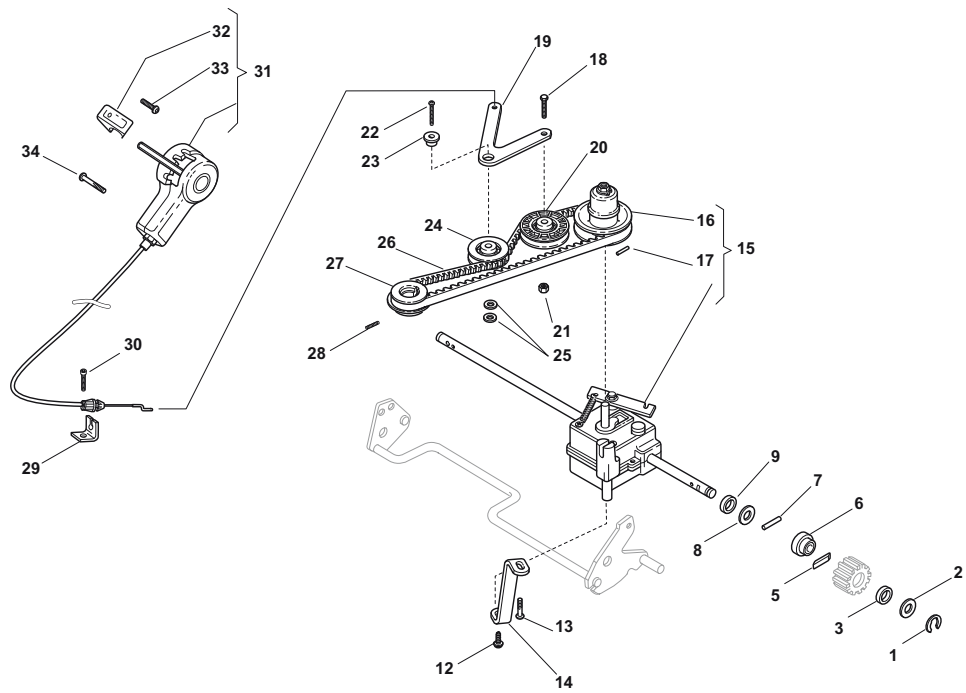

Fig.	Quantity	Part No	Description	Notes
1	2	112820655/0	Screw	
2	2	322551635/0	Handle Clamp Fix Plate	
3	1	381006641/0	Handle Lower Part	
4	2	112760515/0	Screw	
5	2	112521350/0	Washer	
6	4	112521350/0	Washer	
7	4	322399810/0	Knob	
8	4	112361005/0	Nut	
10	1	322192001/0	Clamp	
11	1	112728691/0	Screw	
12	2	112820655/0	Screw	
13	1	122430311/0	Starting Rope Guide Spring	
14	2	322545137/0	Handle, Upper Part	

Fig.	Quantity	Part No	Description	Notes
1	1	181007126/0	Throttle Cable	for Honda Engine
1	1	181007127/1	Throttle Cable	for B&S Engine CAPRO
1	1	181007128/0	Throttle Cable	for GGP and B&S Engine DELUXE
2	1	112523040/0	Washer	
3	1	112727787/0	Screw	

Fig.	Quantity	Part No	Description	Notes
1	1	381002843/0	Front Wheel Axle	
2	2	122430215/0	Spring	
3	2	112521370/0	Washer	
4	2	322600095/0	Protection, Wheel	
5	4	122122200/0	Bearing	
6	2	322686091/1	Wheel	
7	2	112521460/0	Washer	
8	2	112735662/0	Screw	
9	2	322110491/0	Hub Cap Grey	Grey
10	1	122033321/0	Rod, Height Adjustment	
11	1	381002841/0	Rear Wheel Axle	
12	2	122170815/0	Spacer	
13	2	122675100/0	Washer	
14	2	322600121/0	Protection, Wheel	
15	2	112521460/0	Washer	
16	2	112735662/1	Screw	
17	2	122570125/0	Pinion	
18	2	322120109/0	Wheels Crown	
19	4	122122200/0	Bearing	
20	2	322686093/0	Wheel	
21	2	112521460/0	Washer	
22	2	112735662/1	Screw	
23	2	322110492/0	Hub Cap Grey	Grey

Fig.	Quantity	Part No	Description	Notes
1	1	381002825/0	Front Wheel Axle	
2	2	122430210/0	Bearing	
3	2	381007363/0	Wheel	
4	2	322160522/0	Dust Cover	
5	4	119216039/0	Bearing	
6	2	112521460/0	Washer	
7	2	112735592/0	Screw	
8	2	322110379/0	Hub Cap Black	
9	1	122033323/0	Rod, Height Adjustment	
10	1	381002823/0	Rear Wheel Axle	
11	2	122170810/0	Spacer	
12	2	122430215/0	Spring	
13	2	322600127/0	Protection, Wheel	
14	2	122570126/0	Pinion	
15	2	381007367/0	Wheel	Ø 205
15	2	381007368/0	Wheel	Ø 215
16	8	112728210/0	Screw	
17	2	322120108/0	Wheels Crown	
18	4	119216038/0	Bearing	
19	2	122671655/0	Washer	
20	2	112735592/0	Screw	
21	2	322110380/0	Hub Cap Black	