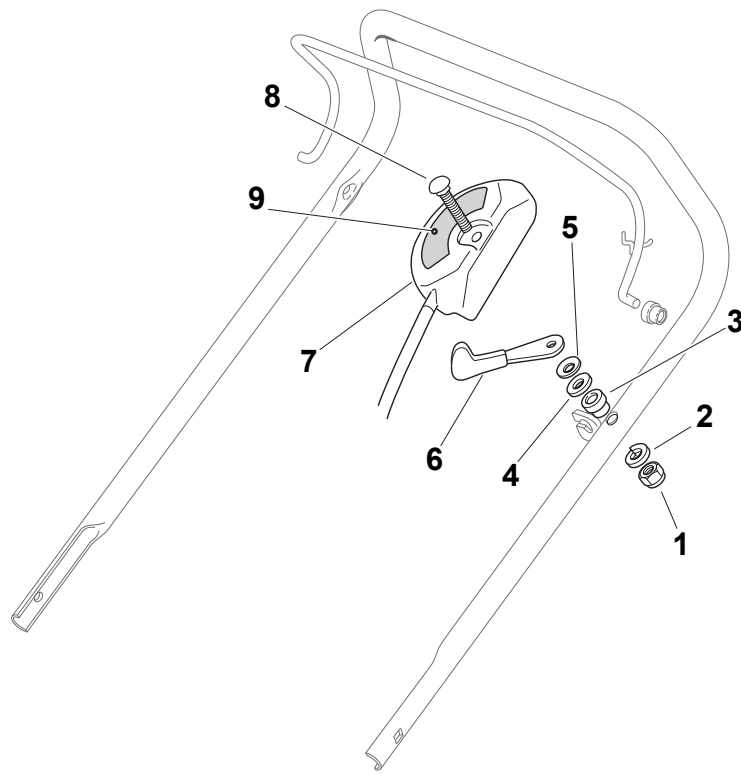

Fig.	Quantity	Part No	Description	Notes
1	2	112820655/0	Screw	
2	1	322551635/0	Handle Clamp Fix Plate	
3	2	322778405/0	Support	
4	2	112760515/0	Screw	
5	2	112521350/0	Washer	
6	4	112521350/0	Washer	
7	4	322399810/0	Knob	
8	4	112361005/0	Nut	
9	1	381006613/0	Handle Lower Part	Black
9	1	381006631/0	Handle, Lower Part Yellow	Yellow
9	1	381006865/0	Handle, Lower Part	Grey
10	1	322192001/0	Clamp	
11	1	112728691/0	Screw	
12	2	112820655/0	Screw	
13	1	122430311/0	Starting Rope Guide Spring	
14	2	322545137/0	Handle, Upper Part	

Fig.	Quantity	Part No	Description	Notes
1	2	112820655/0	Screw	
2	2	322551635/0	Handle Clamp Fix Plate	
3	1	381006641/0	Handle Lower Part	
4	2	112760515/0	Screw	
5	2	112521350/0	Washer	
6	4	112521350/0	Washer	
7	4	322399810/0	Knob	
8	4	112361005/0	Nut	
10	1	322192001/0	Clamp	
11	1	112728691/0	Screw	
12	2	112820655/0	Screw	
13	1	122430311/0	Starting Rope Guide Spring	
14	2	322545137/0	Handle, Upper Part	

Fig.	Quantity	Part No	Description	Notes
1	1	381006618/1	Handle, Upper Part	Black
1	1	381006632/1	Handle, Upper Part	Yellow
1	1	381006866/0	Handle, Upper Part	Grey
2	1	381003320/1	Lever, Engine Brake	
3	1	181000777/0	Cable, Thread Engine Brake	B&S 700 Series
3	1	181000642/1	Cable, Thread Engine Brake	B&S 625/675 Series
3	1	181030061/0	Cable, Thread Engine Brake	Honda Engine / B&S 850
3	1	181000688/0	Cable, Thread Engine Brake	GGP Engine
4	1	381000697/0	Cable Rear Drive	
5	1	381003297/1	Driving Lever	
6	1	112727783/0	Screw	
7	1	322551640/0	Plate	
8	1	112154510/0	Nut	