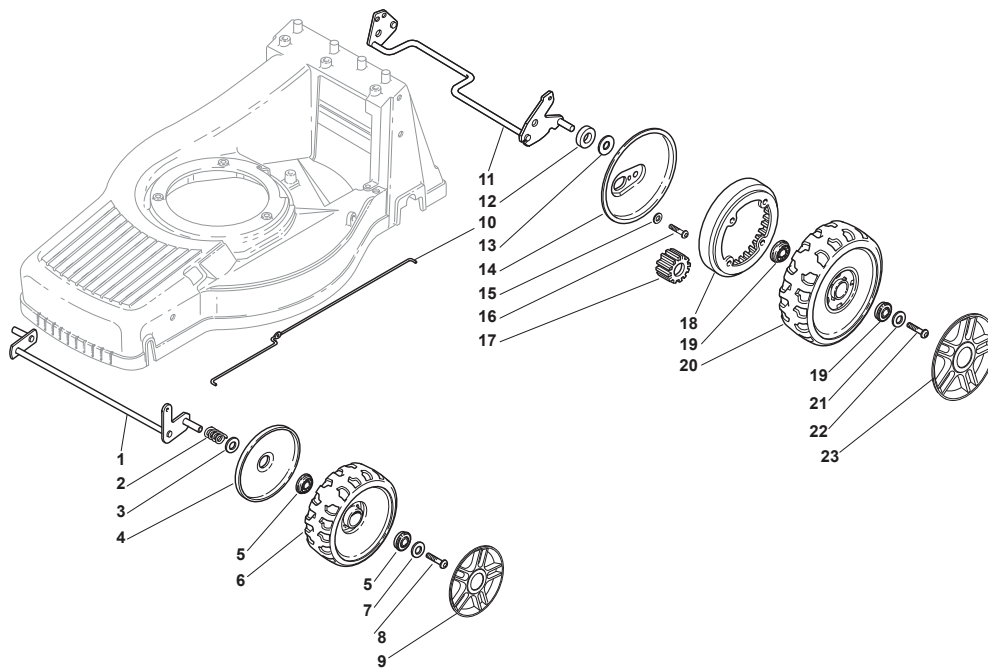

Fig.	Quantity	Part No	Description	Notes
1	1	381002843/0	Front Wheel Axle	
2	2	122430215/0	Spring	
3	2	112521370/0	Washer	
4	2	322600095/0	Protection, Wheel	
5	4	122122200/0	Bearing	
6	2	322686091/1	Wheel	
7	2	112521460/0	Washer	
8	2	112735662/0	Screw	
9	2	322110491/0	Hub Cap Grey	Grey
10	1	122033321/0	Rod, Height Adjustment	
11	1	381002841/0	Rear Wheel Axle	
12	2	122170815/0	Spacer	
13	2	122675100/0	Washer	
14	2	322600121/0	Protection, Wheel	
15	2	112521460/0	Washer	
16	2	112735662/1	Screw	
17	2	122570125/0	Pinion	
18	2	322120109/0	Wheels Crown	
19	4	122122200/0	Bearing	
20	2	322686093/0	Wheel	
21	2	112521460/0	Washer	
22	2	112735662/1	Screw	
23	2	322110492/0	Hub Cap Grey	Grey

Fig.	Quantity	Part No	Description	Notes
1	1	381002847/0	Front Wheel Axle	
2	2	122430210/0	Bearing	
3	2	112521370/0	Washer	
4	4	122122200/0	Bearing	
5	2	381007351/0	Wheel	
6	2	112521460/0	Washer	
7	2	112735662/1	Screw	
8	2	322110491/0	Hub Cap Grey	Grey
9	1	122033323/0	Rod, Height Adjustment	
10	1	381002823/0	Rear Wheel Axle	
11	2	122430215/0	Spring	
12	2	322600121/0	Protection, Wheel	
13	2	112521460/0	Washer	
14	2	112735662/1	Screw	
15	2	122570125/0	Pinion	
16	2	119216038/0	Bearing	
17	2	381007361/0	Wheel	Ø 190
17	2	381007362/0	Wheel	Ø 215
18	2	122122201/0	Bearing	
19	2	112521460/0	Washer	
20	2	112735662/1	Screw	
21	2	381004363/0	Hub Cap Grey	Grey

Fig.	Quantity	Part No	Description	Notes
1	1	381002825/0	Front Wheel Axle	
2	2	122430210/0	Bearing	
3	2	381007363/0	Wheel	
4	2	322160522/0	Dust Cover	
5	4	119216039/0	Bearing	
6	2	112521460/0	Washer	
7	2	112735592/0	Screw	
8	2	322110379/0	Hub Cap Black	
9	1	122033323/0	Rod, Height Adjustment	
10	1	381002823/0	Rear Wheel Axle	
11	2	122170810/0	Spacer	
12	2	122430215/0	Spring	
13	2	322600127/0	Protection, Wheel	
14	2	122570126/0	Pinion	
15	2	381007367/0	Wheel	Ø 205
15	2	381007368/0	Wheel	Ø 215
16	8	112728210/0	Screw	
17	2	322120108/0	Wheels Crown	
18	4	119216038/0	Bearing	
19	2	122671655/0	Washer	
20	2	112735592/0	Screw	
21	2	322110380/0	Hub Cap Black	