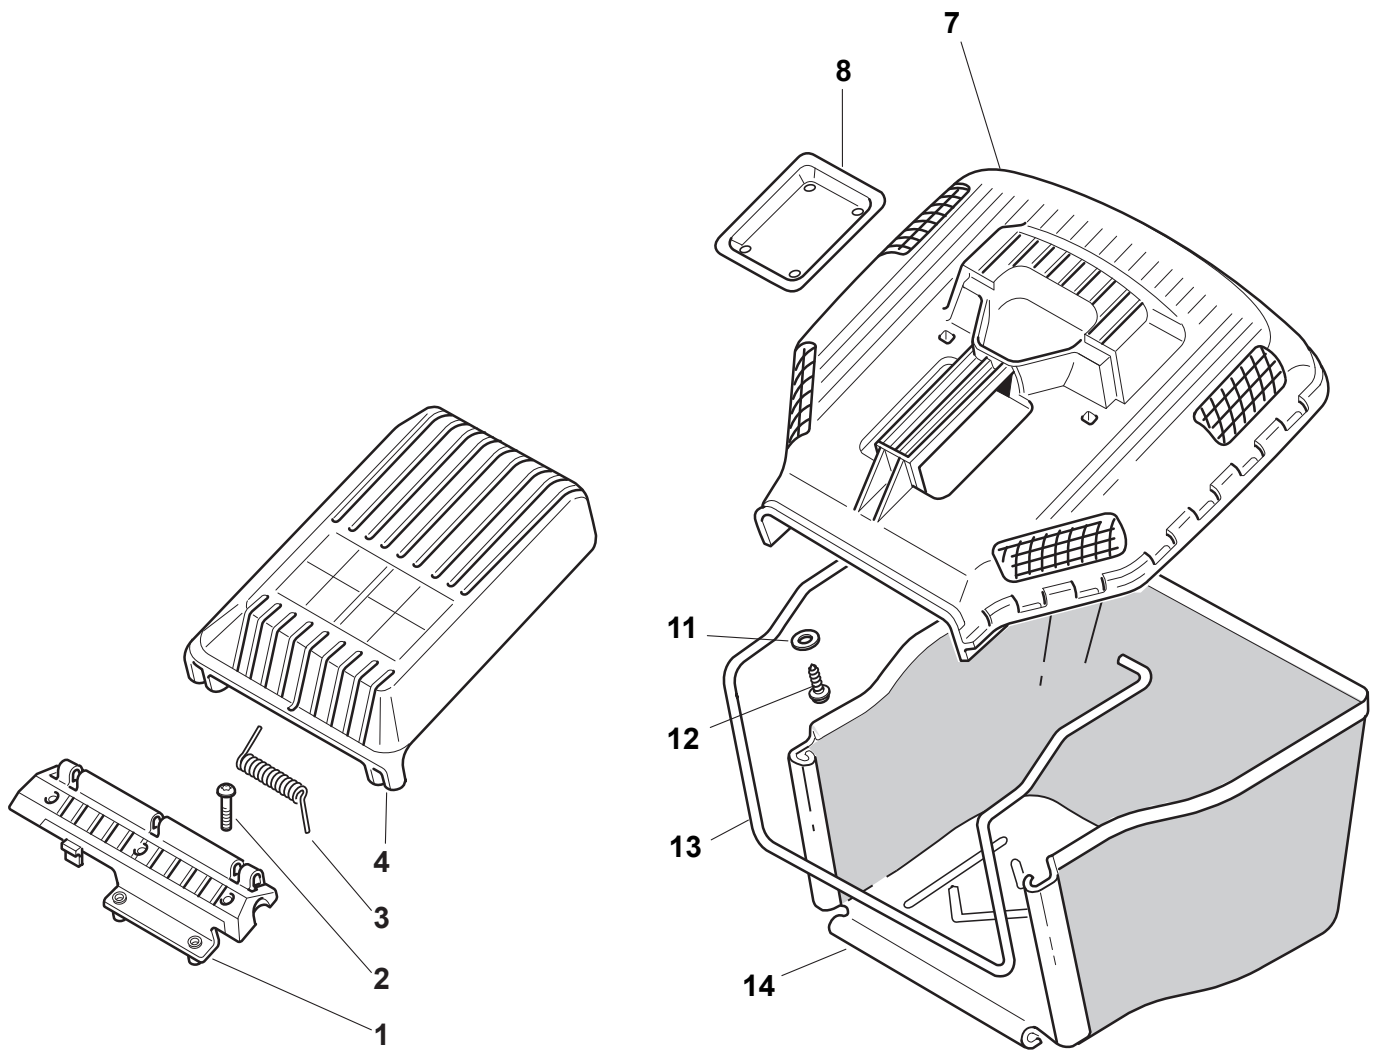

Fig.	Quantity	Part No	Description	Notes
1	1	122465619/0	Hub With Pulley, Crankshaft Ø 22.2	for B&S and GGP Engines
1	1	122465631/0	Hub With Pulley, Crankshaft Ø 25	for HONDA Engines
1	1	122465636/0	Hub With Pulley, Crankshaft Ø 22.2	AVS - for B&S and GGP Engines
1	1	122465637/0	Hub With Pulley, Crankshaft Ø 25	AVS - for HONDA Engines
2	1	181004134/0	Blade Winged	
3	2	322672111/0	Washer	
4	1	322672105/0	Washer	
5	1	112508120/0	Cup Spring	
6	1	122041940/0	Bushing	
7	1	112736825/0	Screw	for AVS Models
7	1	112736850/0	Screw	for B&S and GGP Engines / for HONDA Engines
8	1	112139100/0	Feather, Crankshaft Ø 22,2	for B&S and GGP Engines
8	1	112139150/0	Feather, Crankshaft Ø 25	for HONDA Engines
9	3	122524329/0	Pin	
10	3	322672201/0	Washer	
11	1	322207225/0	Flange, Black	
12	1	122450445/0	Spring	
13	3	322250012/0	No Vibrations Rubber	
14	3	122671651/0	Washer	
15	3	112523060/0	Washer	
16	3	112155000/0	Nut	
17	1	112735661/0	Screw	