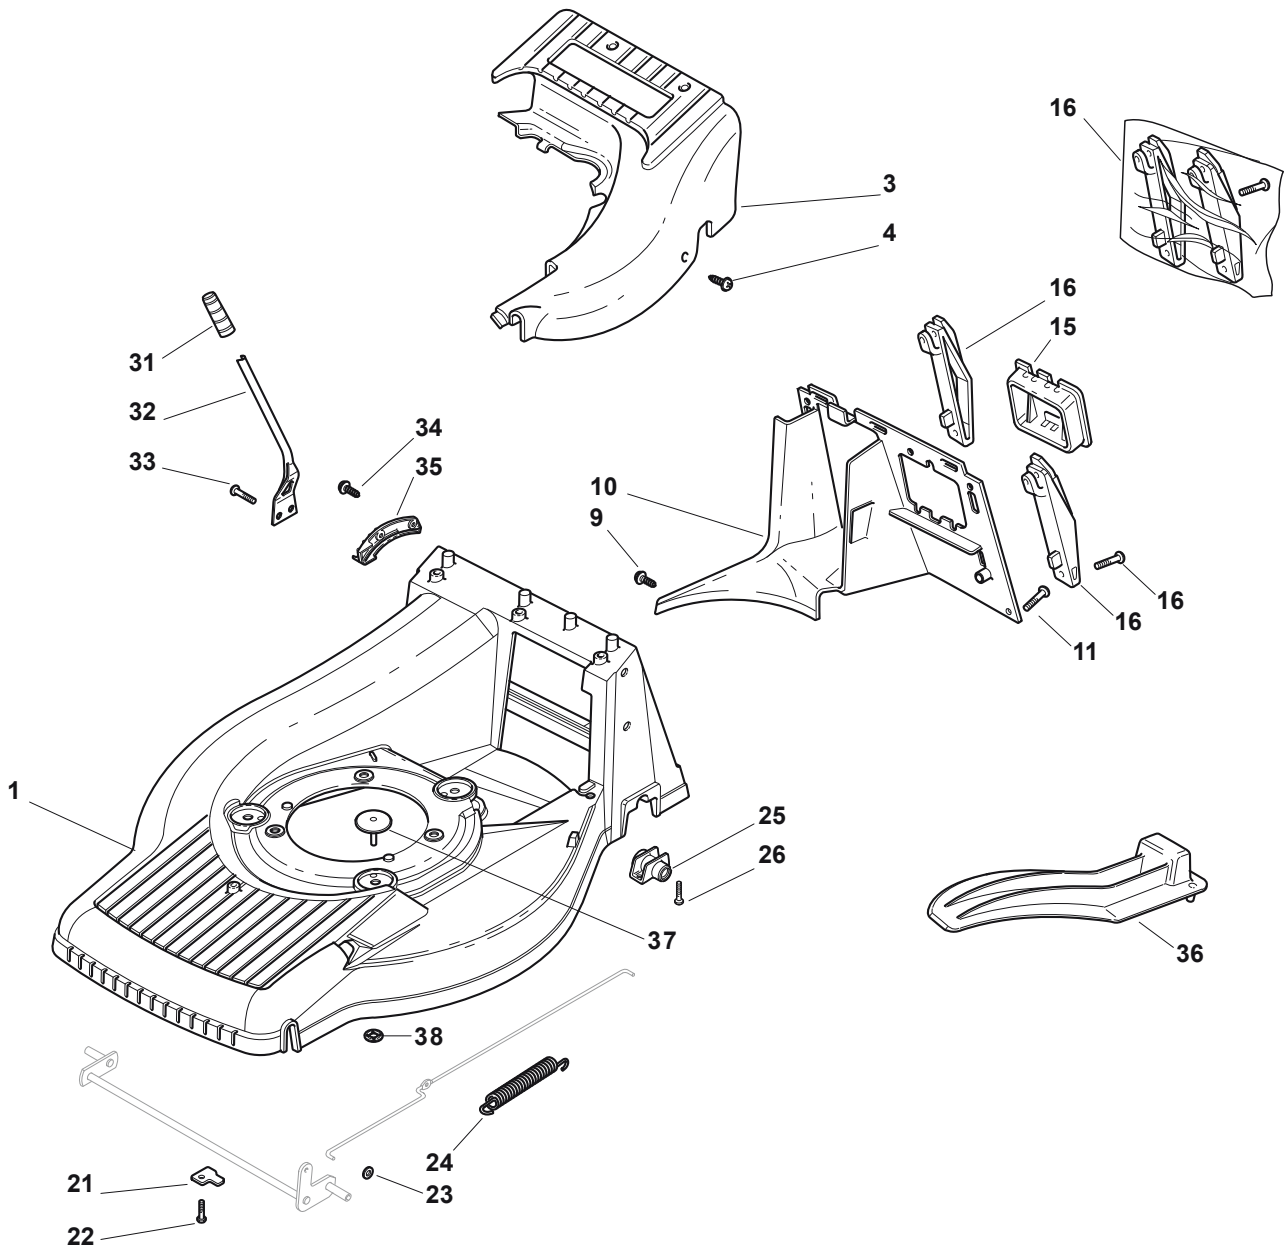

THIS INFORMATION IS NOT INTENDED FOR SALE OR RESALE, AND THIS NOTICE MUST REMAIN ON ALL COPIES.

Fig.	Quantity	Part No	Description	Notes
1	1	381004738/0	Grey Deck	
3	1	322060154/0	Wheels Rod Carter Yellow	with AVS
3	1	322060155/1	Wheels Rod Carter Red	with AVS
3	1	322060156/0	Protection, Yellow	
3	1	322060157/0	Wheels Rod Carter Red	
3	1	322060177/0	Carter, Grey	
4	3	112728300/0	Screw	
9	1	112728300/0	Screw	
10	1	322108277/0	Rear Conveyor Assy	
11	3	112735664/0	Screw	
15	1	322109531/0	Battery Cover	
16	1	381008658/1	Grassbox Support Outfit	
21	2	322545160/0	Front Axle Plate	
22	2	112735664/0	Screw	
23	2	112604898/0	Crown Fastener	
24	1	122446181/0	Spring	
25	2	322785153/0	Gear Box Support	
26	4	112735664/0	Screw	
31	1	322399808/0	Knob	
32	1	322321515/0	Lever, Height Adjustment	
33	2	112735661/0	Screw	
34	2	112728300/0	Screw	
35	1	322735563/0	Sector, Height Adjustment	
36	1	322140232/0	Deflector	
37	1	322820055/0	Cap, Yellow	Yellow
37	1	322820057/0	Cap, Black	Black
38	1	112604899/0	Crown Fastener	

Fig.	Quantity	Part No	Description	Notes
1	2	112820655/0	Screw	
2	1	322551635/0	Handle Clamp Fix Plate	
3	2	322778405/0	Support	
4	2	112760515/0	Screw	
5	2	112521350/0	Washer	
6	4	112521350/0	Washer	
7	4	322399810/0	Knob	
8	4	112361005/0	Nut	
9	1	381006613/0	Handle Lower Part	Black
9	1	381006631/0	Handle, Lower Part Yellow	Yellow
9	1	381006865/0	Handle, Lower Part	Grey
10	1	322192001/0	Clamp	
11	1	112728691/0	Screw	
12	2	112820655/0	Screw	
13	1	122430311/0	Starting Rope Guide Spring	
14	2	322545137/0	Handle, Upper Part	

Fig.	Quantity	Part No	Description	Notes
1	2	112820655/0	Screw	
2	2	322551635/0	Handle Clamp Fix Plate	
3	1	381006641/0	Handle Lower Part	
4	2	112760515/0	Screw	
5	2	112521350/0	Washer	
6	4	112521350/0	Washer	
7	4	322399810/0	Knob	
8	4	112361005/0	Nut	
10	1	322192001/0	Clamp	
11	1	112728691/0	Screw	
12	2	112820655/0	Screw	
13	1	122430311/0	Starting Rope Guide Spring	
14	2	322545137/0	Handle, Upper Part	