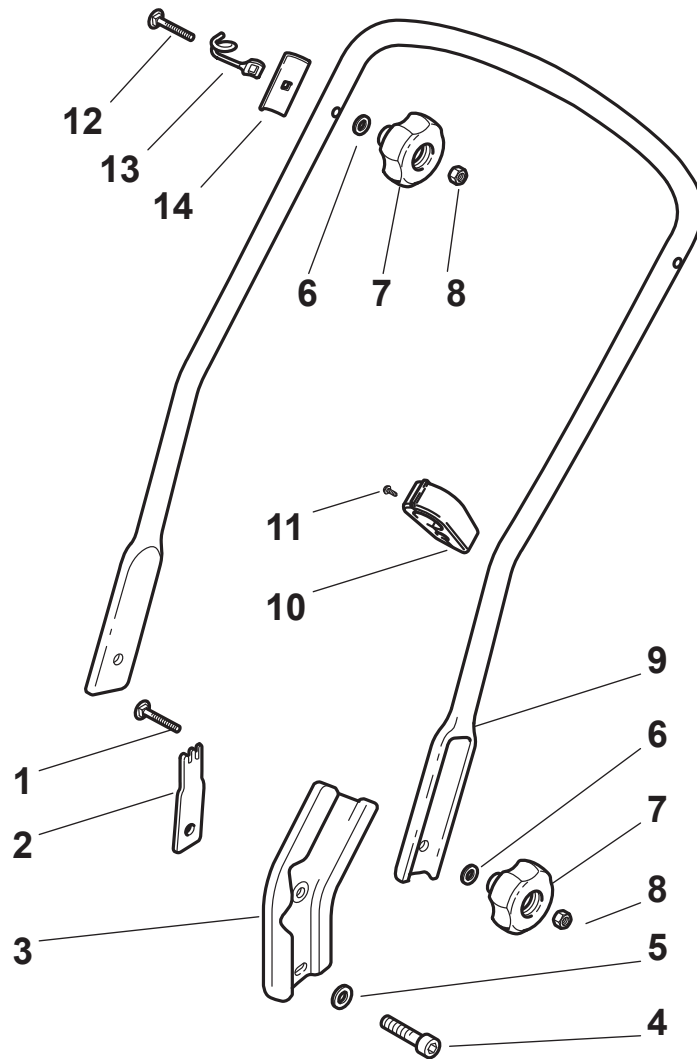

THIS INFORMATION IS NOT INTENDED FOR SALE OR RESALE, AND THIS NOTICE MUST REMAIN ON ALL COPIES.

Fig.	Quantity	Part No	Description	Notes
1	1	381004738/0	Grey Deck	
3	1	322060154/0	Wheels Rod Carter Yellow	with AVS
3	1	322060155/1	Wheels Rod Carter Red	with AVS
3	1	322060156/0	Protection, Yellow	
3	1	322060157/0	Wheels Rod Carter Red	
3	1	322060177/0	Carter, Grey	
4	3	112728300/0	Screw	
9	1	112728300/0	Screw	
10	1	322108277/0	Rear Conveyor Assy	
11	3	112735664/0	Screw	
15	1	322109531/0	Battery Cover	
16	1	381008658/1	Grassbox Support Outfit	
21	2	322545160/0	Front Axle Plate	
22	2	112735664/0	Screw	
23	2	112604898/0	Crown Fastener	
24	1	122446181/0	Spring	
25	2	322785153/0	Gear Box Support	
26	4	112735664/0	Screw	
31	1	322399808/0	Knob	
32	1	322321515/0	Lever, Height Adjustment	
33	2	112735661/0	Screw	
34	2	112728300/0	Screw	
35	1	322735563/0	Sector, Height Adjustment	
36	1	322140232/0	Deflector	
37	1	322820055/0	Cap, Yellow	Yellow
37	1	322820057/0	Cap, Black	Black
38	1	112604899/0	Crown Fastener	

Fig.	Quantity	Part No	Description	Notes
1	2	112820655/0	Screw	
2	1	322551635/0	Handle Clamp Fix Plate	
3	2	322778405/0	Support	
4	2	112760515/0	Screw	
5	2	112521350/0	Washer	
6	4	112521350/0	Washer	
7	4	322399810/0	Knob	
8	4	112361005/0	Nut	
9	1	381006613/0	Handle Lower Part	Black
9	1	381006631/0	Handle, Lower Part Yellow	Yellow
9	1	381006865/0	Handle, Lower Part	Grey
10	1	322192001/0	Clamp	
11	1	112728691/0	Screw	
12	2	112820655/0	Screw	
13	1	122430311/0	Starting Rope Guide Spring	
14	2	322545137/0	Handle, Upper Part	

Fig.	Quantity	Part No	Description	Notes
1	2	112820655/0	Screw	
2	2	322551635/0	Handle Clamp Fix Plate	
3	1	381006641/0	Handle Lower Part	
4	2	112760515/0	Screw	
5	2	112521350/0	Washer	
6	4	112521350/0	Washer	
7	4	322399810/0	Knob	
8	4	112361005/0	Nut	
10	1	322192001/0	Clamp	
11	1	112728691/0	Screw	
12	2	112820655/0	Screw	
13	1	122430311/0	Starting Rope Guide Spring	
14	2	322545137/0	Handle, Upper Part	