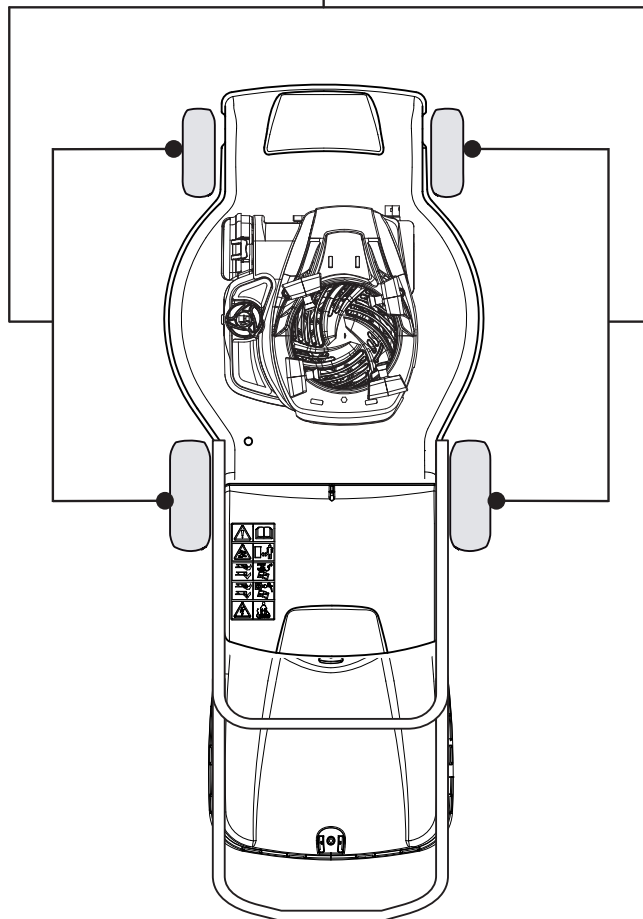

Fig.	Quantity	Part No	Description	Notes
1	1	381002847/0	Front Wheel Axle	
2	2	122430210/0	Bearing	
3	2	112521370/0	Washer	
4	4	122122200/0	Bearing	
5	2	381007351/0	Wheel	
6	2	112521460/0	Washer	
7	2	112735662/1	Screw	
8	2	322110491/0	Hub Cap Grey	Grey
9	1	122033323/0	Rod, Height Adjustment	
10	1	381002823/0	Rear Wheel Axle	
11	2	122430215/0	Spring	
12	2	322600121/0	Protection, Wheel	
13	2	112521460/0	Washer	
14	2	112735662/1	Screw	
15	2	122570125/0	Pinion	
16	2	119216038/0	Bearing	
17	2	381007361/0	Wheel	Ø 190
17	2	381007362/0	Wheel	Ø 215
18	2	122122201/0	Bearing	
19	2	112521460/0	Washer	
20	2	112735662/1	Screw	
21	2	381004363/0	Hub Cap Grey	Grey

Fig.	Quantity	Part No	Description	Notes
1	1	381002825/0	Front Wheel Axle	
2	2	122430210/0	Bearing	
3	2	381007363/0	Wheel	
4	2	322160522/0	Dust Cover	
5	4	119216039/0	Bearing	
6	2	112521460/0	Washer	
7	2	112735592/0	Screw	
8	2	322110379/0	Hub Cap Black	
9	1	122033323/0	Rod, Height Adjustment	
10	1	381002823/0	Rear Wheel Axle	
11	2	122170810/0	Spacer	
12	2	122430215/0	Spring	
13	2	322600127/0	Protection, Wheel	
14	2	122570126/0	Pinion	
15	2	381007367/0	Wheel	Ø 205
15	2	381007368/0	Wheel	Ø 215
16	8	112728210/0	Screw	
17	2	322120108/0	Wheels Crown	
18	4	119216038/0	Bearing	
19	2	122671655/0	Washer	
20	2	112735592/0	Screw	
21	2	322110380/0	Hub Cap Black	

Fig.	Quantity	Part No	Description	Notes
1	1	381002825/0	Front Wheel Axle	
2	2	122430210/0	Bearing	
3	2	381007364/0	Alluminium Wheel	
4	2	322160522/0	Dust Cover	
5	4	119216039/0	Bearing	
6	2	112521460/0	Washer	
7	2	112735592/0	Screw	
8	2	322110379/0	Hub Cap Black	
9	1	122033324/0	Rod, Height Adjustment	
10	1	381002823/0	Rear Wheel Axle	
11	2	122170810/0	Spacer	
12	2	122430215/0	Spring	
13	2	322600127/0	Protection, Wheel	
14	2	122570126/0	Pinion	
15	2	381007367/0	Wheel	Ø 205
15	2	381007368/0	Wheel	Ø 215
16	8	112728210/0	Screw	
17	2	322120108/0	Wheels Crown	
18	4	119216038/0	Bearing	
19	2	122671655/0	Washer	
20	2	112735592/0	Screw	
21	2	322110380/0	Hub Cap Black	