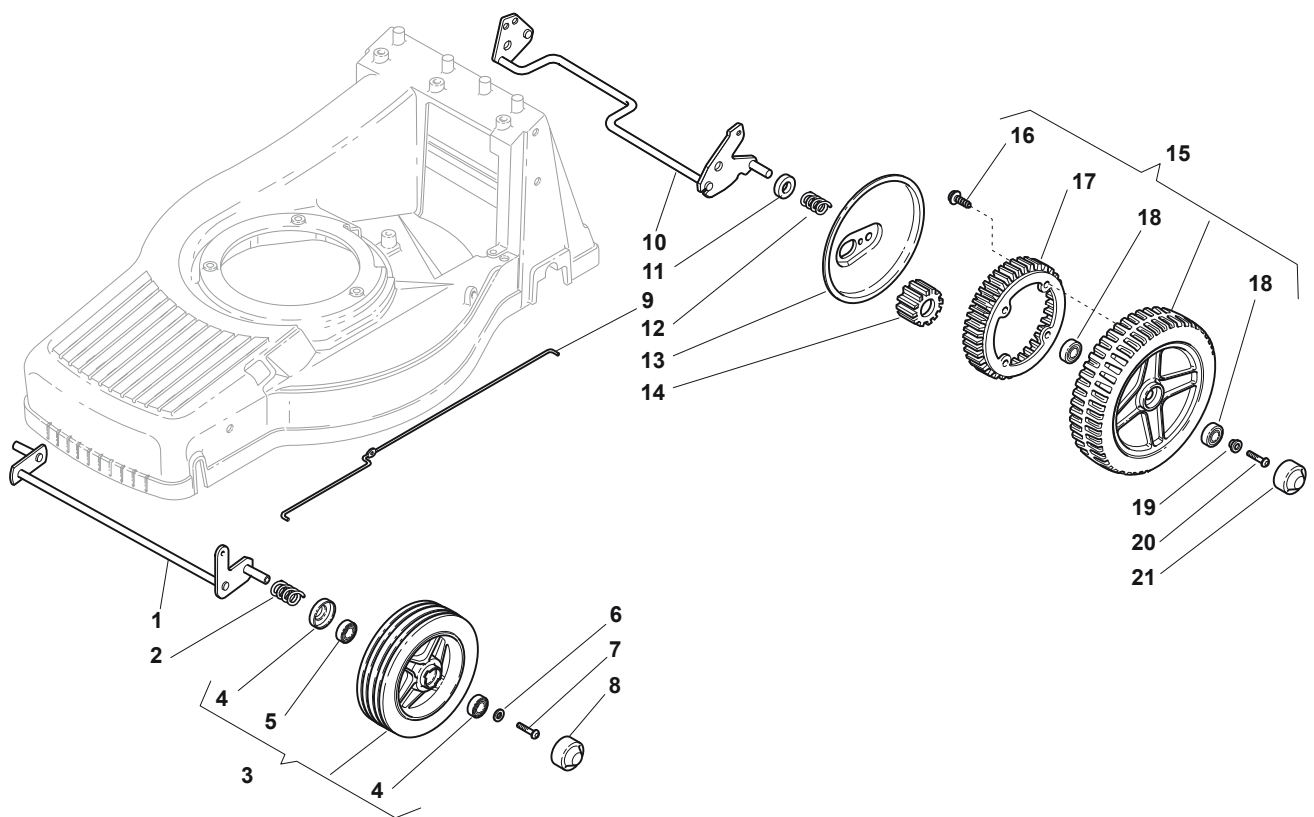

Fig.	Quantity	Part No	Description	Notes
1	1	381002847/0	Front Wheel Axle	
2	2	122430210/0	Bearing	
3	2	112521370/0	Washer	
4	4	122122200/0	Bearing	
5	2	381007351/0	Wheel	
6	2	112521460/0	Washer	
7	2	112735662/1	Screw	
8	2	322110491/0	Hub Cap Grey	Grey
9	1	122033323/0	Rod, Height Adjustment	
10	1	381002823/0	Rear Wheel Axle	
11	2	122430215/0	Spring	
12	2	322600121/0	Protection, Wheel	
13	2	112521460/0	Washer	
14	2	112735662/1	Screw	
15	2	122570125/0	Pinion	
16	2	119216038/0	Bearing	
17	2	381007361/0	Wheel	Ø 190
17	2	381007362/0	Wheel	Ø 215
18	2	122122201/0	Bearing	
19	2	112521460/0	Washer	
20	2	112735662/1	Screw	
21	2	381004363/0	Hub Cap Grey	Grey

Fig.	Quantity	Part No	Description	Notes
1	1	381002825/0	Front Wheel Axle	
2	2	122430210/0	Bearing	
3	2	381007363/0	Wheel	
4	2	322160522/0	Dust Cover	
5	4	119216039/0	Bearing	
6	2	112521460/0	Washer	
7	2	112735592/0	Screw	
8	2	322110379/0	Hub Cap Black	
9	1	122033323/0	Rod, Height Adjustment	
10	1	381002823/0	Rear Wheel Axle	
11	2	122170810/0	Spacer	
12	2	122430215/0	Spring	
13	2	322600127/0	Protection, Wheel	
14	2	122570126/0	Pinion	
15	2	381007367/0	Wheel	Ø 205
15	2	381007368/0	Wheel	Ø 215
16	8	112728210/0	Screw	
17	2	322120108/0	Wheels Crown	
18	4	119216038/0	Bearing	
19	2	122671655/0	Washer	
20	2	112735592/0	Screw	
21	2	322110380/0	Hub Cap Black	

Fig.	Quantity	Part No	Description	Notes
1	1	381002825/0	Front Wheel Axle	
2	2	122430210/0	Bearing	
3	2	381007364/0	Alluminium Wheel	
4	2	322160522/0	Dust Cover	
5	4	119216039/0	Bearing	
6	2	112521460/0	Washer	
7	2	112735592/0	Screw	
8	2	322110379/0	Hub Cap Black	
9	1	122033324/0	Rod, Height Adjustment	
10	1	381002823/0	Rear Wheel Axle	
11	2	122170810/0	Spacer	
12	2	122430215/0	Spring	
13	2	322600127/0	Protection, Wheel	
14	2	122570126/0	Pinion	
15	2	381007367/0	Wheel	Ø 205
15	2	381007368/0	Wheel	Ø 215
16	8	112728210/0	Screw	
17	2	322120108/0	Wheels Crown	
18	4	119216038/0	Bearing	
19	2	122671655/0	Washer	
20	2	112735592/0	Screw	
21	2	322110380/0	Hub Cap Black	