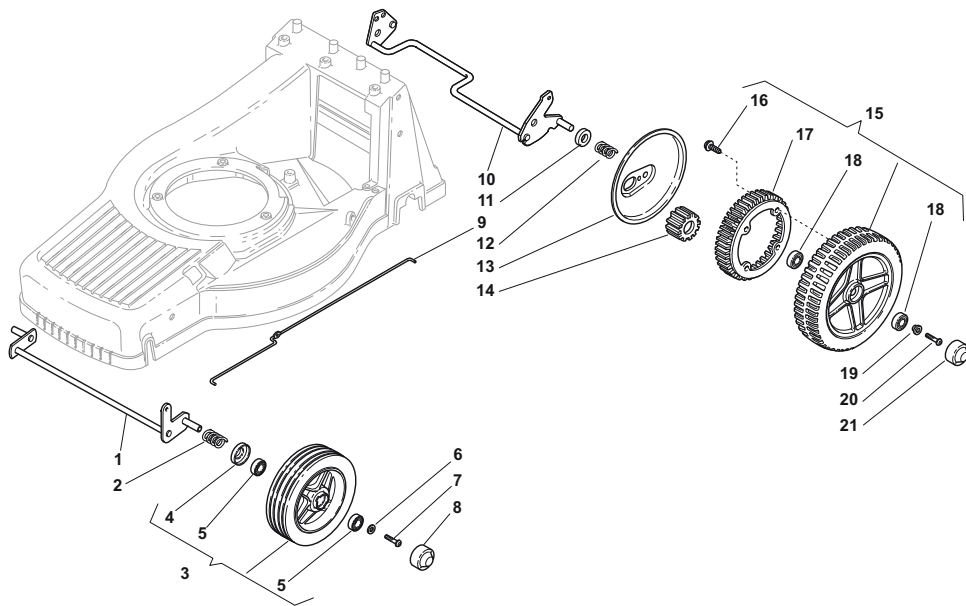

Fig.	Quantity	Part No	Description	Notes
1	1	381002843/0	Front Wheel Axle	
2	2	122430215/0	Spring	
3	2	112521370/0	Washer	
4	2	322600095/0	Protection, Wheel	
5	4	122122200/0	Bearing	
6	2	322686091/1	Wheel	
7	2	112521460/0	Washer	
8	2	112735662/0	Screw	
9	2	322110491/0	Hub Cap Grey	Grey
10	1	122033321/0	Rod, Height Adjustment	
11	1	381002841/0	Rear Wheel Axle	
12	2	122170815/0	Spacer	
13	2	122675100/0	Washer	
14	2	322600121/0	Protection, Wheel	
15	2	112521460/0	Washer	
16	2	112735662/1	Screw	
17	2	122570125/0	Pinion	
18	2	322120109/0	Wheels Crown	
19	4	122122200/0	Bearing	
20	2	322686093/0	Wheel	
21	2	112521460/0	Washer	
22	2	112735662/1	Screw	
23	2	322110492/0	Hub Cap Grey	Grey

Fig.	Quantity	Part No	Description	Notes
1	1	381002847/0	Front Wheel Axle	
2	2	122430210/0	Bearing	
3	2	112521370/0	Washer	
4	4	122122200/0	Bearing	
5	2	381007351/0	Wheel	
6	2	112521460/0	Washer	
7	2	112735662/1	Screw	
8	2	322110491/0	Hub Cap Grey	Grey
9	1	122033323/0	Rod, Height Adjustment	
10	1	381002823/0	Rear Wheel Axle	
11	2	122430215/0	Spring	
12	2	322600121/0	Protection, Wheel	
13	2	112521460/0	Washer	
14	2	112735662/1	Screw	
15	2	122570125/0	Pinion	
16	2	119216038/0	Bearing	
17	2	381007361/0	Wheel	Ø 190
17	2	381007362/0	Wheel	Ø 215
18	2	122122201/0	Bearing	
19	2	112521460/0	Washer	
20	2	112735662/1	Screw	
21	2	381004363/0	Hub Cap Grey	Grey

Fig.	Quantity	Part No	Description	Notes
1	1	381002825/0	Front Wheel Axle	
2	2	122430210/0	Bearing	
3	2	381007363/0	Wheel	
4	2	322160522/0	Dust Cover	
5	4	119216039/0	Bearing	
6	2	112521460/0	Washer	
7	2	112735592/0	Screw	
8	2	322110379/0	Hub Cap Black	
9	1	122033323/0	Rod, Height Adjustment	
10	1	381002823/0	Rear Wheel Axle	
11	2	122170810/0	Spacer	
12	2	122430215/0	Spring	
13	2	322600127/0	Protection, Wheel	
14	2	122570126/0	Pinion	
15	2	381007367/0	Wheel	Ø 205
15	2	381007368/0	Wheel	Ø 215
16	8	112728210/0	Screw	
17	2	322120108/0	Wheels Crown	
18	4	119216038/0	Bearing	
19	2	122671655/0	Washer	
20	2	112735592/0	Screw	
21	2	322110380/0	Hub Cap Black	