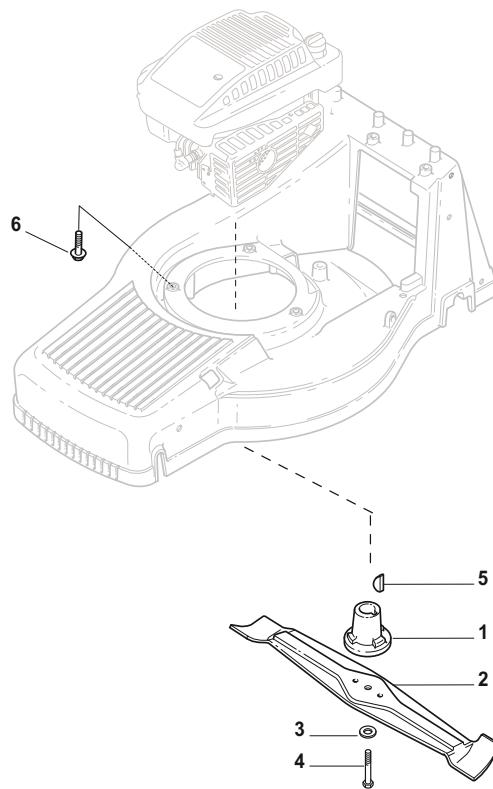

Fig.	Quantity	Part No	Description	Notes
1	1	381002825/0	Front Wheel Axle	
2	2	122430210/0	Bearing	
3	2	381007363/0	Wheel	
4	2	322160522/0	Dust Cover	
5	4	119216039/0	Bearing	
6	2	112521460/0	Washer	
7	2	112735592/0	Screw	
8	2	322110379/0	Hub Cap Black	
9	1	122033323/0	Rod, Height Adjustment	
10	1	381002823/0	Rear Wheel Axle	
11	2	122170810/0	Spacer	
12	2	122430215/0	Spring	
13	2	322600127/0	Protection, Wheel	
14	2	122570126/0	Pinion	
15	2	381007367/0	Wheel	Ø 205
15	2	381007368/0	Wheel	Ø 215
16	8	112728210/0	Screw	
17	2	322120108/0	Wheels Crown	
18	4	119216038/0	Bearing	
19	2	122671655/0	Washer	
20	2	112735592/0	Screw	
21	2	322110380/0	Hub Cap Black	

Fig.	Quantity	Part No	Description	Notes
1	1	381002825/0	Front Wheel Axle	
2	2	122430210/0	Bearing	
3	2	381007364/0	Alluminium Wheel	
4	2	322160522/0	Dust Cover	
5	4	119216039/0	Bearing	
6	2	112521460/0	Washer	
7	2	112735592/0	Screw	
8	2	322110379/0	Hub Cap Black	
9	1	122033324/0	Rod, Height Adjustment	
10	1	381002823/0	Rear Wheel Axle	
11	2	122170810/0	Spacer	
12	2	122430215/0	Spring	
13	2	322600127/0	Protection, Wheel	
14	2	122570126/0	Pinion	
15	2	381007367/0	Wheel	Ø 205
15	2	381007368/0	Wheel	Ø 215
16	8	112728210/0	Screw	
17	2	322120108/0	Wheels Crown	
18	4	119216038/0	Bearing	
19	2	122671655/0	Washer	
20	2	112735592/0	Screw	
21	2	322110380/0	Hub Cap Black	

Fig.	Quantity	Part No	Description	Notes
1	4	322110643/0	Hub Cap Grey	
2	4	322110645/0	Hub Cap Grey	
2	4	322110649/0	Hub Cap Yellow	
3	4	322110687/0	Hub Cap Grey	
4	4	322110382/0	Hub Cap Grey	
5	4	322110416/0	Hub Cap Grey	
6	4	322110492/0	Hub Cap Grey	

Fig.	Quantity	Part No	Description	Notes
1	1	122465618/0	Hub, Crankshaft Ø 22.2	for B&S and GGP Engines
1	1	122465630/0	Hub, Crankshaft Ø 25	for HONDA Engines
2	1	181004144/0	Blade Winged	
3	1	112530140/0	Washer	
4	1	112735698/0	Screw	
5	1	112139100/0	Feather, Crankshaft Ø 22,2	for B&S and GGP Engines
5	1	112139150/0	Feather, Crankshaft Ø 25	for HONDA Engines
6	3	112735108/1	Screw	