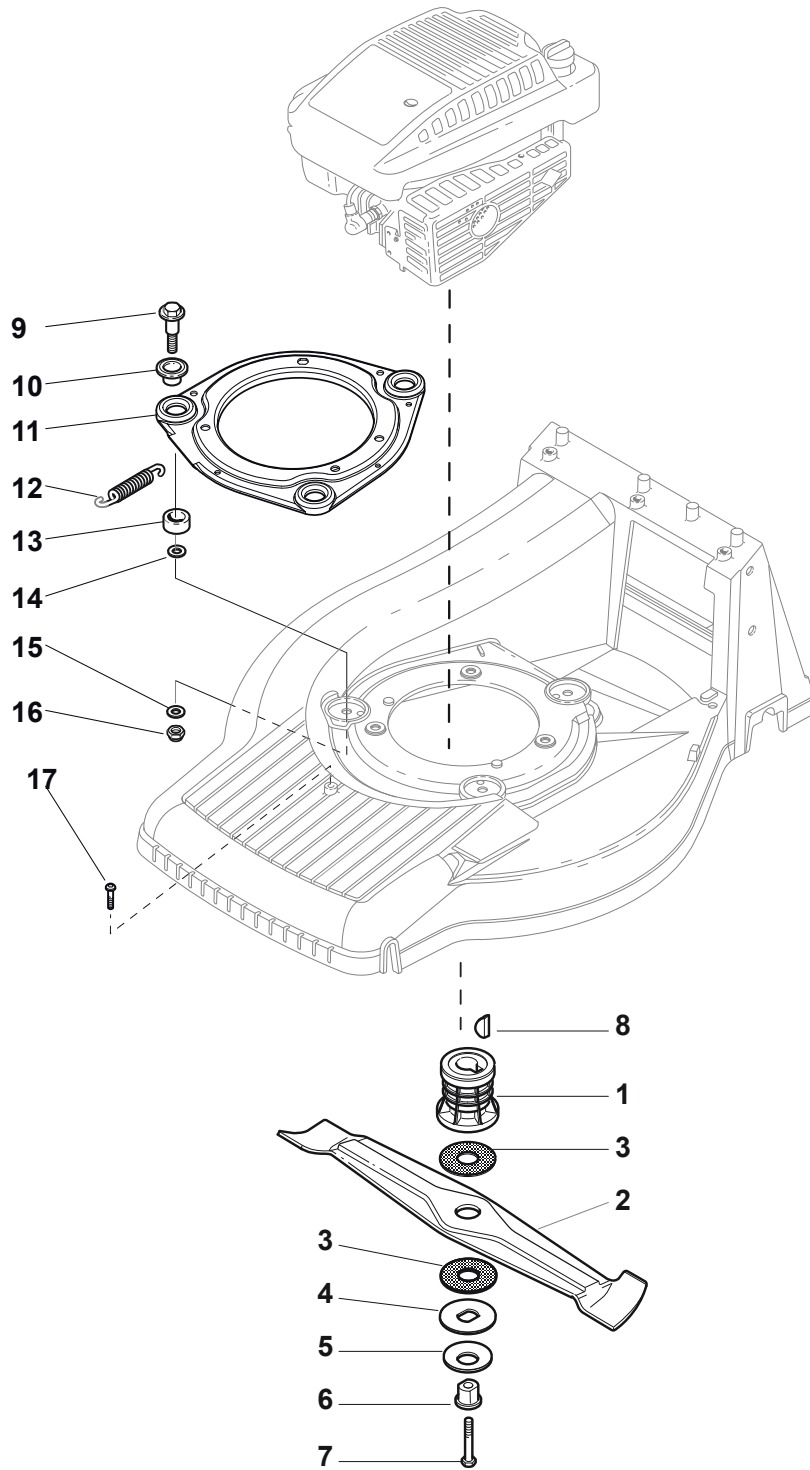

Fig.	Quantity	Part No	Description	Notes
1	1	381002825/0	Front Wheel Axle	
2	2	122430210/0	Bearing	
3	2	381007363/0	Wheel	
4	2	322160522/0	Dust Cover	
5	4	119216039/0	Bearing	
6	2	112521460/0	Washer	
7	2	112735592/0	Screw	
8	2	322110379/0	Hub Cap Black	
9	1	122033323/0	Rod, Height Adjustment	
10	1	381002823/0	Rear Wheel Axle	
11	2	122170810/0	Spacer	
12	2	122430215/0	Spring	
13	2	322600127/0	Protection, Wheel	
14	2	122570126/0	Pinion	
15	2	381007367/0	Wheel	Ø 205
15	2	381007368/0	Wheel	Ø 215
16	8	112728210/0	Screw	
17	2	322120108/0	Wheels Crown	
18	4	119216038/0	Bearing	
19	2	122671655/0	Washer	
20	2	112735592/0	Screw	
21	2	322110380/0	Hub Cap Black	

Fig.	Quantity	Part No	Description	Notes
1	1	381002825/0	Front Wheel Axle	
2	2	122430210/0	Bearing	
3	2	381007364/0	Alluminium Wheel	
4	2	322160522/0	Dust Cover	
5	4	119216039/0	Bearing	
6	2	112521460/0	Washer	
7	2	112735592/0	Screw	
8	2	322110379/0	Hub Cap Black	
9	1	122033324/0	Rod, Height Adjustment	
10	1	381002823/0	Rear Wheel Axle	
11	2	122170810/0	Spacer	
12	2	122430215/0	Spring	
13	2	322600127/0	Protection, Wheel	
14	2	122570126/0	Pinion	
15	2	381007367/0	Wheel	Ø 205
15	2	381007368/0	Wheel	Ø 215
16	8	112728210/0	Screw	
17	2	322120108/0	Wheels Crown	
18	4	119216038/0	Bearing	
19	2	122671655/0	Washer	
20	2	112735592/0	Screw	
21	2	322110380/0	Hub Cap Black	

Fig.	Quantity	Part No	Description	Notes
1	1	122465619/0	Hub With Pulley, Crankshaft Ø 22.2	for B&S and GGP Engines
1	1	122465631/0	Hub With Pulley, Crankshaft Ø 25	for HONDA Engines
1	1	122465636/0	Hub With Pulley, Crankshaft Ø 22.2	AVS - for B&S and GGP Engines
1	1	122465637/0	Hub With Pulley, Crankshaft Ø 25	AVS - for HONDA Engines
2	1	181004134/0	Blade Winged	
3	2	322672111/0	Washer	
4	1	322672105/0	Washer	
5	1	112508120/0	Cup Spring	
6	1	122041940/0	Bushing	
7	1	112736825/0	Screw	AVS
7	1	112736850/0	Screw	
8	1	112139100/0	Feather, Crankshaft Ø 22,2	for B&S and GGP Engines
8	1	112139150/0	Feather, Crankshaft Ø 25	for HONDA Engines
9	3	112735108/1	Screw	