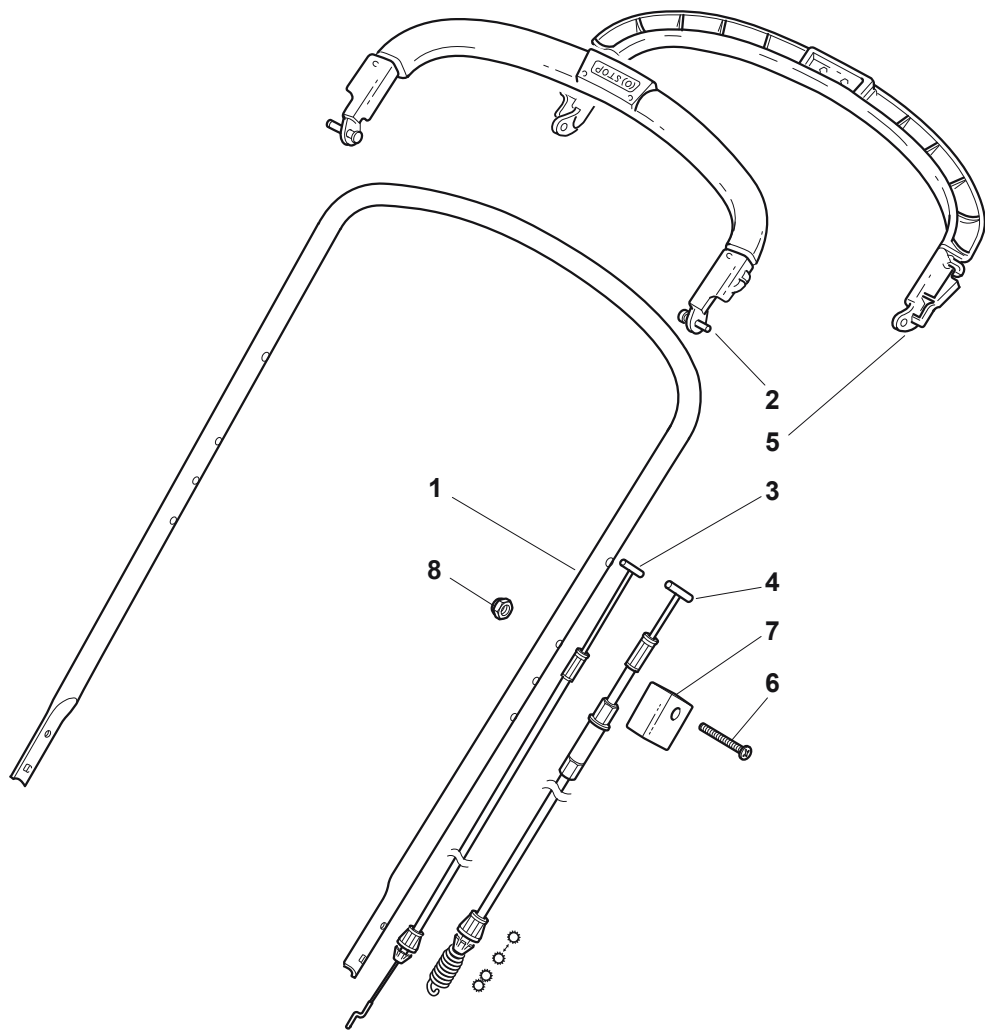

Fig.	Quantity	Part No	Description	Notes
1	2	112820655/0	Screw	
2	1	322551635/0	Handle Clamp Fix Plate	
3	2	322778405/0	Support	
4	2	112760515/0	Screw	
5	2	112521350/0	Washer	
6	4	112521350/0	Washer	
7	4	322399810/0	Knob	
8	4	112361005/0	Nut	
9	1	381006613/0	Handle Lower Part	Black
9	1	381006631/0	Handle, Lower Part Yellow	Yellow
9	1	381006865/0	Handle, Lower Part	Grey
10	1	322192001/0	Clamp	
11	1	112728691/0	Screw	
12	2	112820655/0	Screw	
13	1	122430311/0	Starting Rope Guide Spring	
14	2	322545137/0	Handle, Upper Part	

Fig.	Quantity	Part No	Description	Notes
1	2	112820655/0	Screw	
2	2	322551635/0	Handle Clamp Fix Plate	
3	1	381006641/0	Handle Lower Part	
4	2	112760515/0	Screw	
5	2	112521350/0	Washer	
6	4	112521350/0	Washer	
7	4	322399810/0	Knob	
8	4	112361005/0	Nut	
10	1	322192001/0	Clamp	
11	1	112728691/0	Screw	
12	2	112820655/0	Screw	
13	1	122430311/0	Starting Rope Guide Spring	
14	2	322545137/0	Handle, Upper Part	

Fig.	Quantity	Part No	Description	Notes
1	1	381006618/1	Handle, Upper Part	Black
1	1	381006632/1	Handle, Upper Part	Yellow
1	1	381006866/0	Handle, Upper Part	Grey
2	1	381003320/1	Lever, Engine Brake	
3	1	181000777/0	Cable, Thread Engine Brake	B&S 700 Series
3	1	181000642/1	Cable, Thread Engine Brake	B&S 625/675 Series
3	1	181030061/0	Cable, Thread Engine Brake	Honda Engine / B&S 850
3	1	181000688/0	Cable, Thread Engine Brake	GGP Engine
4	1	381000697/0	Cable Rear Drive	
5	1	381003297/1	Driving Lever	
6	1	112727783/0	Screw	
7	1	322551640/0	Plate	
8	1	112154510/0	Nut	