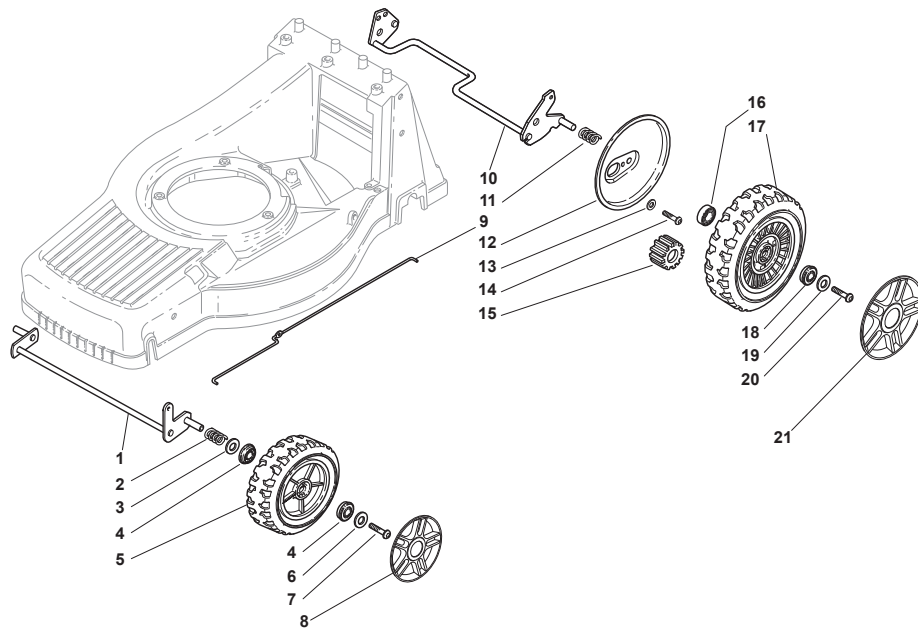

Fig.	Quantity	Part No	Description	Notes
1	1	381002843/0	Front Wheel Axle	
2	2	122430215/0	Spring	
3	2	112521370/0	Washer	
4	2	322600095/0	Protection, Wheel	
5	4	122122200/0	Bearing	
6	2	322686091/1	Wheel	
7	2	112521460/0	Washer	
8	2	112735662/0	Screw	
9	2	322110491/0	Hub Cap Grey	Grey
10	1	122033321/0	Rod, Height Adjustment	
11	1	381002841/0	Rear Wheel Axle	
12	2	122170815/0	Spacer	
13	2	122675100/0	Washer	
14	2	322600121/0	Protection, Wheel	
15	2	112521460/0	Washer	
16	2	112735662/1	Screw	
17	2	122570125/0	Pinion	
18	2	322120109/0	Wheels Crown	
19	4	122122200/0	Bearing	
20	2	322686093/0	Wheel	
21	2	112521460/0	Washer	
22	2	112735662/1	Screw	
23	2	322110492/0	Hub Cap Grey	Grey

Fig.	Quantity	Part No	Description	Notes
1	1	381002847/0	Front Wheel Axle	
2	2	122430210/0	Bearing	
3	2	112521370/0	Washer	
4	4	122122200/0	Bearing	
5	2	381007351/0	Wheel	
6	2	112521460/0	Washer	
7	2	112735662/1	Screw	
8	2	322110491/0	Hub Cap Grey	Grey
9	1	122033323/0	Rod, Height Adjustment	
10	1	381002823/0	Rear Wheel Axle	
11	2	122430215/0	Spring	
12	2	322600121/0	Protection, Wheel	
13	2	112521460/0	Washer	
14	2	112735662/1	Screw	
15	2	122570125/0	Pinion	
16	2	119216038/0	Bearing	
17	2	381007361/0	Wheel	Ø 190
17	2	381007362/0	Wheel	Ø 215
18	2	122122201/0	Bearing	
19	2	112521460/0	Washer	
20	2	112735662/1	Screw	
21	2	381004363/0	Hub Cap Grey	Grey

Fig.	Quantity	Part No	Description	Notes
1	1	381002825/0	Front Wheel Axle	
2	2	122430210/0	Bearing	
3	2	381007363/0	Wheel	
4	2	322160522/0	Dust Cover	
5	4	119216039/0	Bearing	
6	2	112521460/0	Washer	
7	2	112735592/0	Screw	
8	2	322110379/0	Hub Cap Black	
9	1	122033323/0	Rod, Height Adjustment	
10	1	381002823/0	Rear Wheel Axle	
11	2	122170810/0	Spacer	
12	2	122430215/0	Spring	
13	2	322600127/0	Protection, Wheel	
14	2	122570126/0	Pinion	
15	2	381007367/0	Wheel	Ø 205
15	2	381007368/0	Wheel	Ø 215
16	8	112728210/0	Screw	
17	2	322120108/0	Wheels Crown	
18	4	119216038/0	Bearing	
19	2	122671655/0	Washer	
20	2	112735592/0	Screw	
21	2	322110380/0	Hub Cap Black	