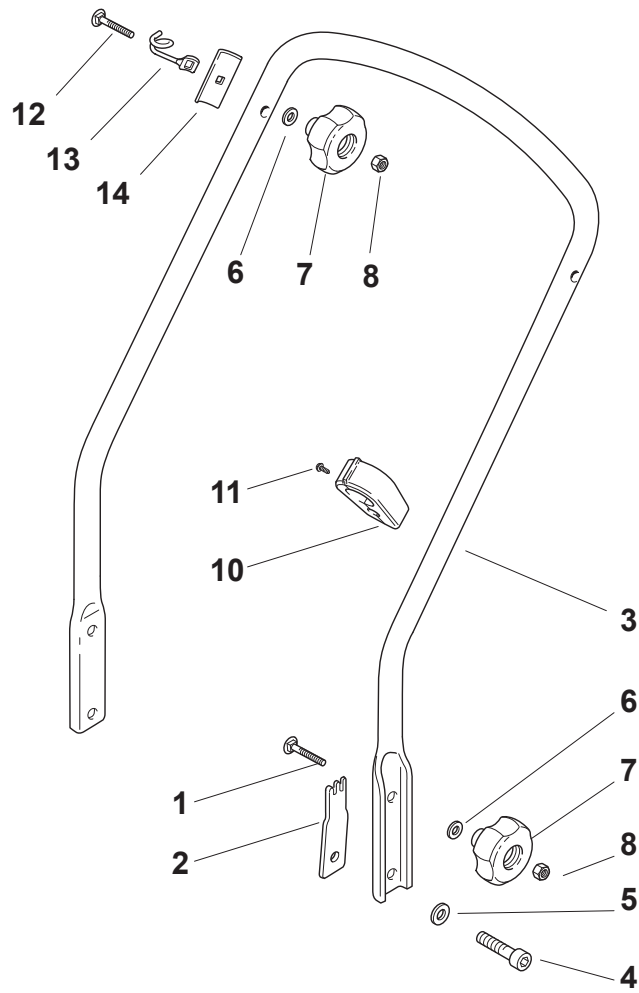

THIS INFORMATION IS NOT INTENDED FOR SALE OR RESALE, AND THIS NOTICE MUST REMAIN ON ALL COPIES.

Fig.	Quantity	Part No	Description	Notes
1	1	381004738/0	Grey Deck	
3	1	322060154/0	Wheels Rod Carter Yellow	with AVS
3	1	322060155/1	Wheels Rod Carter Red	with AVS
3	1	322060156/0	Protection, Yellow	
3	1	322060157/0	Wheels Rod Carter Red	
3	1	322060177/0	Carter, Grey	
4	3	112728300/0	Screw	
9	1	112728300/0	Screw	
10	1	322108277/0	Rear Conveyor Assy	
11	3	112735664/0	Screw	
15	1	322109531/0	Battery Cover	
16	1	381008658/1	Grassbox Support Outfit	
21	2	322545160/0	Front Axle Plate	
22	2	112735664/0	Screw	
23	2	112604898/0	Crown Fastener	
24	1	122446181/0	Spring	
25	2	322785153/0	Gear Box Support	
26	4	112735664/0	Screw	
31	1	322399808/0	Knob	
32	1	322321515/0	Lever, Height Adjustment	
33	2	112735661/0	Screw	
34	2	112728300/0	Screw	
35	1	322735563/0	Sector, Height Adjustment	
36	1	322140232/0	Deflector	
37	1	322820055/0	Cap, Yellow	Yellow
37	1	322820057/0	Cap, Black	Black
38	1	112604899/0	Crown Fastener	

Fig.	Quantity	Part No	Description	Notes
1	2	112820655/0	Screw	
2	1	322551635/0	Handle Clamp Fix Plate	
3	2	322778405/0	Support	
4	2	112760515/0	Screw	
5	2	112521350/0	Washer	
6	4	112521350/0	Washer	
7	4	322399810/0	Knob	
8	4	112361005/0	Nut	
9	1	381006613/0	Handle Lower Part	Black
9	1	381006631/0	Handle, Lower Part Yellow	Yellow
9	1	381006865/0	Handle, Lower Part	Grey
10	1	322192001/0	Clamp	
11	1	112728691/0	Screw	
12	2	112820655/0	Screw	
13	1	122430311/0	Starting Rope Guide Spring	
14	2	322545137/0	Handle, Upper Part	

Fig.	Quantity	Part No	Description	Notes
1	2	112820655/0	Screw	
2	2	322551635/0	Handle Clamp Fix Plate	
3	1	381006641/0	Handle Lower Part	
4	2	112760515/0	Screw	
5	2	112521350/0	Washer	
6	4	112521350/0	Washer	
7	4	322399810/0	Knob	
8	4	112361005/0	Nut	
10	1	322192001/0	Clamp	
11	1	112728691/0	Screw	
12	2	112820655/0	Screw	
13	1	122430311/0	Starting Rope Guide Spring	
14	2	322545137/0	Handle, Upper Part	