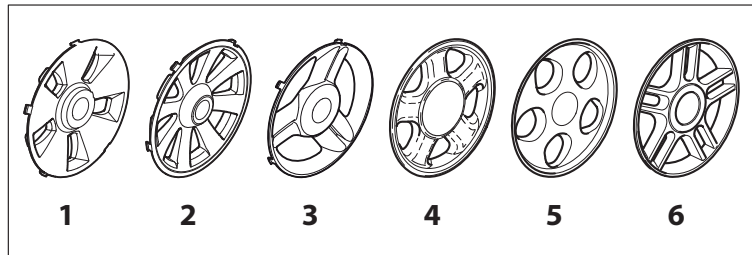

Fig.	Quantity	Part No	Description	Notes
1	1	381002825/0	Front Wheel Axle	
2	2	122430210/0	Bearing	
3	2	381007363/0	Wheel	
4	2	322160522/0	Dust Cover	
5	4	119216039/0	Bearing	
6	2	112521460/0	Washer	
7	2	112735592/0	Screw	
8	2	322110379/0	Hub Cap Black	
9	1	122033323/0	Rod, Height Adjustment	
10	1	381002823/0	Rear Wheel Axle	
11	2	122170810/0	Spacer	
12	2	122430215/0	Spring	
13	2	322600127/0	Protection, Wheel	
14	2	122570126/0	Pinion	
15	2	381007367/0	Wheel	Ø 205
15	2	381007368/0	Wheel	Ø 215
16	8	112728210/0	Screw	
17	2	322120108/0	Wheels Crown	
18	4	119216038/0	Bearing	
19	2	122671655/0	Washer	
20	2	112735592/0	Screw	
21	2	322110380/0	Hub Cap Black	

Fig.	Quantity	Part No	Description	Notes
1	1	381002825/0	Front Wheel Axle	
2	2	122430210/0	Bearing	
3	2	381007364/0	Alluminium Wheel	
4	2	322160522/0	Dust Cover	
5	4	119216039/0	Bearing	
6	2	112521460/0	Washer	
7	2	112735592/0	Screw	
8	2	322110379/0	Hub Cap Black	
9	1	122033324/0	Rod, Height Adjustment	
10	1	381002823/0	Rear Wheel Axle	
11	2	122170810/0	Spacer	
12	2	122430215/0	Spring	
13	2	322600127/0	Protection, Wheel	
14	2	122570126/0	Pinion	
15	2	381007367/0	Wheel	Ø 205
15	2	381007368/0	Wheel	Ø 215
16	8	112728210/0	Screw	
17	2	322120108/0	Wheels Crown	
18	4	119216038/0	Bearing	
19	2	122671655/0	Washer	
20	2	112735592/0	Screw	
21	2	322110380/0	Hub Cap Black	