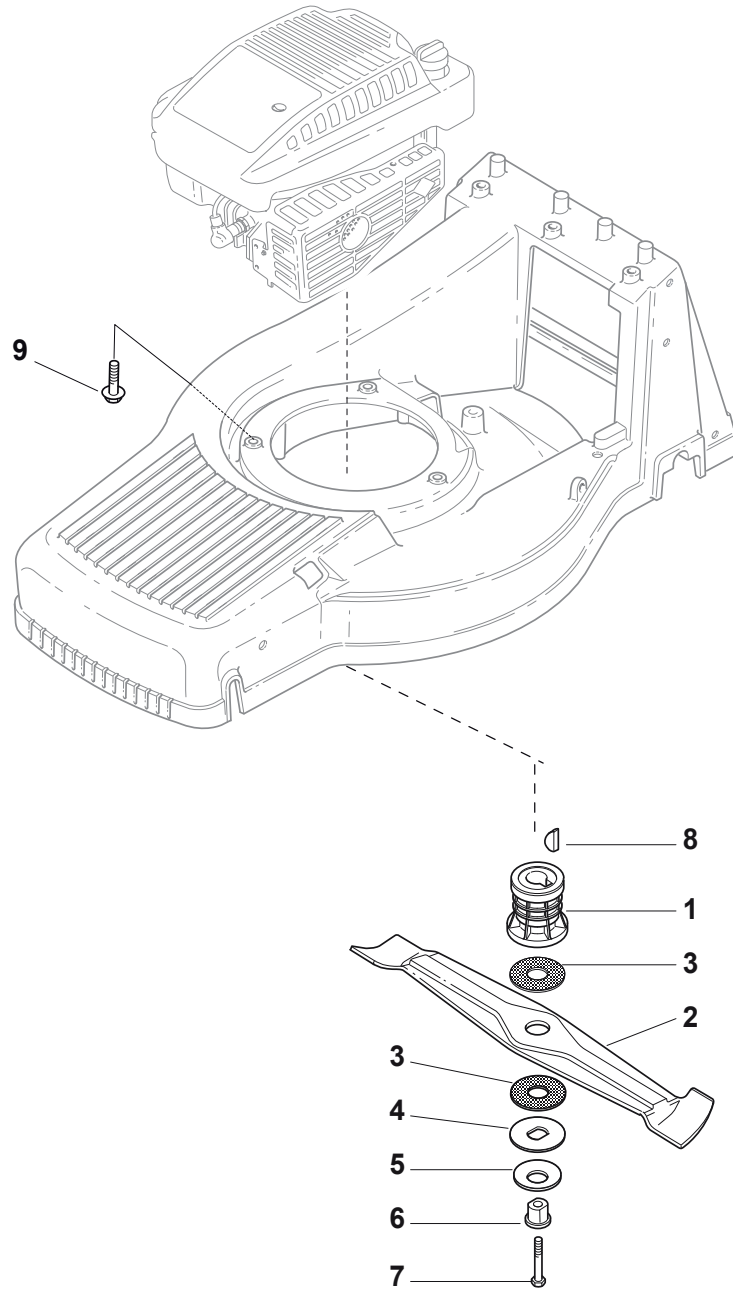

Fig.	Quantity	Part No	Description	Notes
1	1	381002825/0	Front Wheel Axle	
2	2	122430210/0	Bearing	
3	2	381007364/0	Alluminium Wheel	
4	2	322160522/0	Dust Cover	
5	4	119216039/0	Bearing	
6	2	112521460/0	Washer	
7	2	112735592/0	Screw	
8	2	322110379/0	Hub Cap Black	
9	1	122033324/0	Rod, Height Adjustment	
10	1	381002823/0	Rear Wheel Axle	
11	2	122170810/0	Spacer	
12	2	122430215/0	Spring	
13	2	322600127/0	Protection, Wheel	
14	2	122570126/0	Pinion	
15	2	381007367/0	Wheel	Ø 205
15	2	381007368/0	Wheel	Ø 215
16	8	112728210/0	Screw	
17	2	322120108/0	Wheels Crown	
18	4	119216038/0	Bearing	
19	2	122671655/0	Washer	
20	2	112735592/0	Screw	
21	2	322110380/0	Hub Cap Black	

Fig.	Quantity	Part No	Description	Notes
1	1	122465618/0	Hub, Crankshaft Ø 22.2	for B&S and GGP Engines
1	1	122465630/0	Hub, Crankshaft Ø 25	for HONDA Engines
2	1	181004144/0	Blade Winged	
3	1	112530140/0	Washer	
4	1	112735698/0	Screw	
5	1	112139100/0	Feather, Crankshaft Ø 22,2	for B&S and GGP Engines
5	1	112139150/0	Feather, Crankshaft Ø 25	for HONDA Engines
6	3	112735108/1	Screw	

Fig.	Quantity	Part No	Description	Notes
1	1	122465619/0	Hub With Pulley, Crankshaft Ø 22.2	for B&S and GGP Engines
1	1	122465631/0	Hub With Pulley, Crankshaft Ø 25	for HONDA Engines
1	1	122465636/0	Hub With Pulley, Crankshaft Ø 22.2	AVS - for B&S and GGP Engines
1	1	122465637/0	Hub With Pulley, Crankshaft Ø 25	AVS - for HONDA Engines
2	1	181004134/0	Blade Winged	
3	2	322672111/0	Washer	
4	1	322672105/0	Washer	
5	1	112508120/0	Cup Spring	
6	1	122041940/0	Bushing	
7	1	112736825/0	Screw	AVS
7	1	112736850/0	Screw	
8	1	112139100/0	Feather, Crankshaft Ø 22,2	for B&S and GGP Engines
8	1	112139150/0	Feather, Crankshaft Ø 25	for HONDA Engines
9	3	112735108/1	Screw	