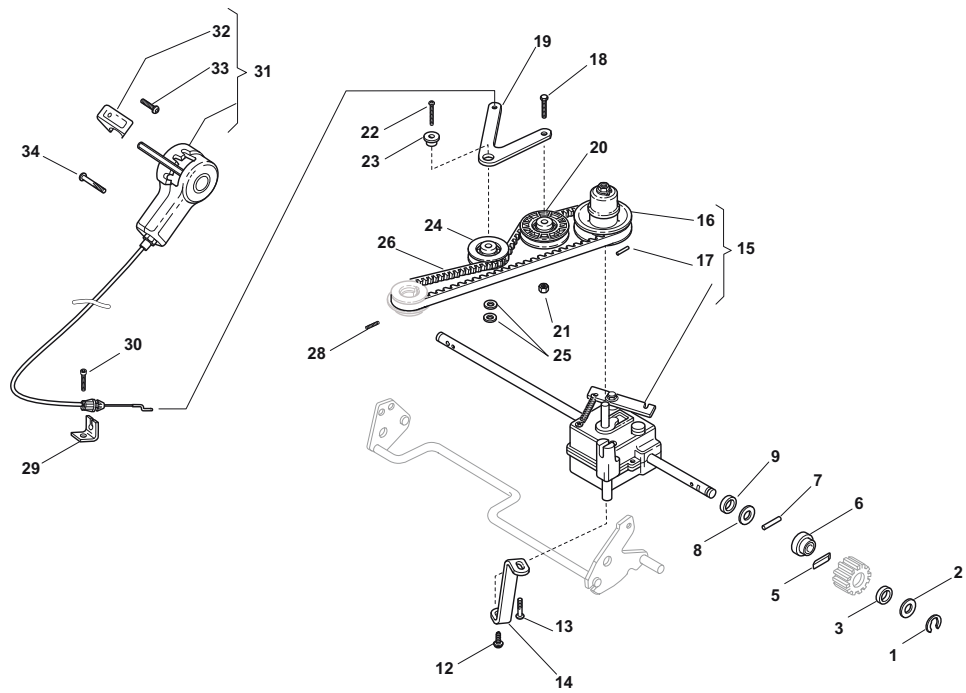

Fig.	Quantity	Part No	Description	Notes
1	2	112000957/0	Benzing Ring	
2	2	112520032/0	Washer	
3	2	322160520/0	Dust Cover Disc	
5	2	122076645/0	Key	
6	2	322170630/1	Spacer	
7	2	122753002/0	Pin	
8	2	112520032/0	Washer	
9	2	119035152/0	Grommet	
12	1	112728300/0	Screw	
13	1	112735664/0	Screw	
14	1	322778407/0	Clamp	
15	1	181003086/0	Gear Box F.R.	
16	1	122601932/0	Pulley	
17	1	112645700/0	Elastic Pin	
18	1	112674550/0	Screw	
19	1	322320003/0	Driving Lever	
20	1	122601914/0	Pulley	
21	1	112154510/0	Nut	
22	1	112735669/0	Screw	
23	1	122671656/0	Washer	
24	1	122601915/0	Pulley	
25	2	112523040/0	Washer	
26	1	135064383/0	Belt	
28	1	112714312/0	Dowel	
29	1	322806619/0	Support	
30	1	112735664/0	Screw	
31	1	381007098/0	Speed Control Ass.Y	
32	1	322399809/0	Knob	
33	2	112728300/0	Screw	
34	2	112728702/0	Screw